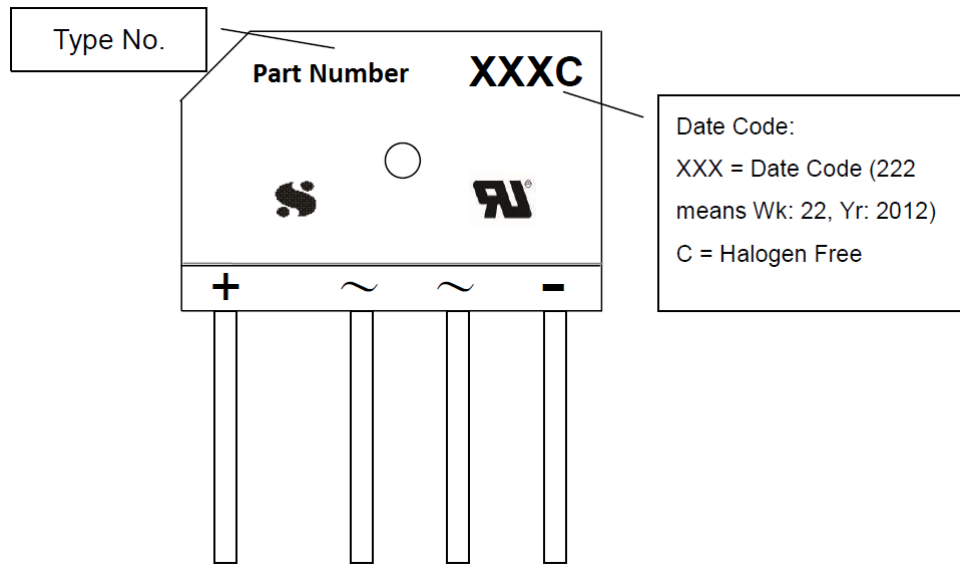

GBJ Marking Code Comparison Chart
Original